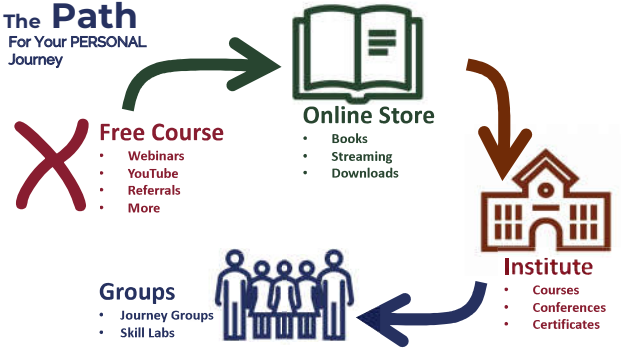

- Counseling Centers (Sioux City, IA; Carmel, IN; Colorado Springs; Big Sandy, TX)
- Biennial Conferences
- Institute for Biblical Counseling

Deeper Walk

2006 – Dr. Marcus Warner becomes president; name is changed to Deeper Walk International

- Deeper Walk Institute
- Journey Groups
- Trail Map

The Deeper Walk Model

The Trail Map

For Your Organization

The Trail Map
For Your Organization

The Path
For Your PERSONAL Journey

New Resources in 2021

- *Understanding the Wounded Heart* small group curriculum
- *Rare Leadership for the marketplace* (hardback – with Jim Wilder)
- *The 4 Habits of Raising Joy-Filled Kids* (with Chris Coursey)
- Journey Group Curriculum in book form