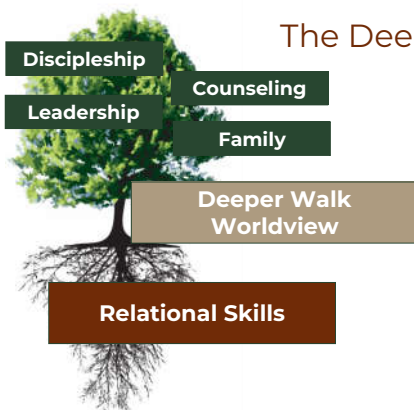

Heart-focused Discipleship

The Deeper Walk Model

- Freedom
- + Healing
- + Relational Discipleship
- = Maturity

Mark Bubeck

1988 – Dr. Mark Bubeck founds The International Center for Biblical Counseling – later ICBC International

- Counseling Centers (Sioux City, IA; Carmel, IN; Colorado Springs; Big Sandy, TX)
- Biennial Conferences
- Institute for Biblical Counseling

Deeper Walk

2006 – Dr. Marcus Warner becomes president; name is changed to Deeper Walk International

- Deeper Walk Institute
- Journey Groups
- Trail Map

The Deeper Walk Model

The Trail Map

For Your Organization